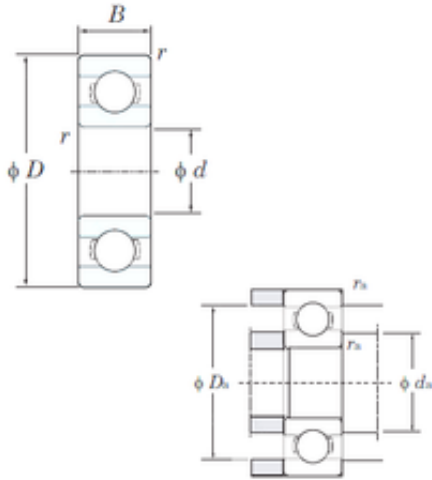

UN?BEARINGS(UK)LTD.

High Precision Koyo/SKF/NTN Miniature Deep Groove Ball Bearing 608 2RS 608zz 609 2RS 609zz

Bearing No. 608

608 Bearing 2D drawings and 3D CAD models

Size	8x22x7 mm
Bore Diameter	8 mm
Outer Diameter	22 mm
Width	7 mm
d	8 mm
D	22 mm
B	7 mm
C	7 mm
r min.	0,3 mm
r1 min.	0,3 mm
da min.	10 mm
Da max.	20 mm
ra max.	0,3 mm
Weight	0,012 Kg
Basic dynamic load rating (C)	3,3 kN
Basic static load rating (C0)	1,35 kN
(Grease) Lubrication Speed	34000 r/min
(Oil) Lubrication Speed	41000 r/min
Category	Single Row Ball Bearings
Inventory	0.0
Manufacturer Name	KOYO
Minimum Buy Quantity	N/A
Weight / Kilogram	0
Product Group	B00308

UN?BEARINGS(UK)LTD.

Enclosure	Open
Precision Class	ABEC 1 ISO P0
Maximum Capacity / Filling Slot	No
Rolling Element	Ball Bearing
Snap Ring	No
Internal Special Features	No
Cage Material	Steel
Internal Clearance	C0-Medium
Inch - Metric	Metric
Long Description	8MM Bore; 22MM Outside Diameter; 7MM Outer Race Width; Open; Ball Bearing; ABEC 1 ISO P0; No Filling Slot; No Snap Ring; No Internal Special Features; C0-Medium Internal Clearance; Steel Cage
Other Features	Deep Groove
Category	Single Row Ball Bearing
UNSPSC	31171504
Harmonized Tariff Code	8482.10.50.68
Noun	Bearing
Keyword String	Ball
Manufacturer URL	http://www.koyousa.com
Weight / LBS	0.0265
Outside Diameter	0.866 Inch 22 Millimeter
Outer Race Width	0.276 Inch 7 Millimeter
Inner Race Width	0 Inch 0 Millimeter
Bore	0.315 Inch 8 Millimeter
Bearing No.	608
r(min)	0.3
Cr	4.10
C0r	1.35
Cu	0.060