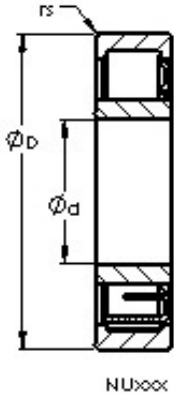

UN?BEARINGS(UK)LTD.

AST NU2320 EMA cylindrical roller bearings

Bearing No. NU2320 EMA

Size	100x215x73 mm
Bore Diameter	100 mm
Outer Diameter	215 mm
Width	73 mm
Bearing Type	NU
Bore Dia (d)	100.0000
Outer Dia (D)	215.0000
Width (B)	73.0000
Radius (min) (rs)	3.000
Dynamic Load Rating (Cr)	570,000
Static Load Rating (Cor)	717,000
Max Speed (Grease) (X1000 RPM)	3
Max Speed (Oil) (X1000 RPM)	3
Max. Shaft Shoulder Dia. Inner (Li)	127.5
Min. Housing Shoulder Dia., Outer (Lo)	191.5
Weight (g)	13,710.00
Precision	RBEC 1
Standard Clearance	C0
Material	52100 Chrome steel, or equivalent

NU2320 EMA Bearing 2D drawings and 3D CAD models